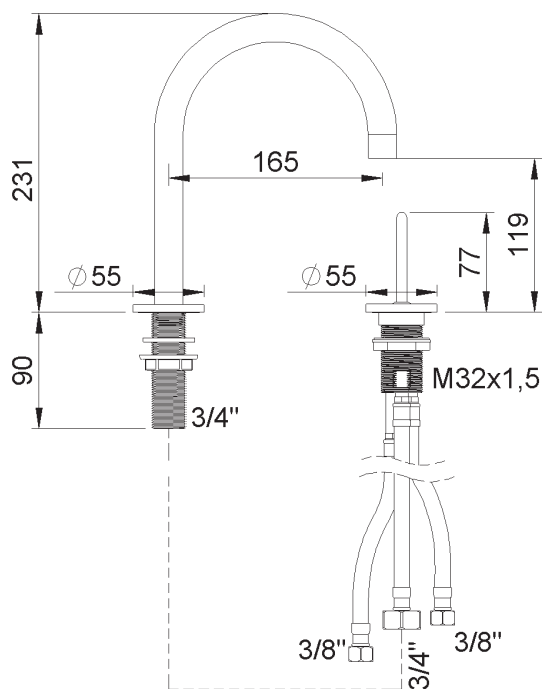

PRODUCT TECHNICAL SHEET

Collection :

PLUG

Ref. :

4570.11.49

Mitigeur de lavabo à poser 2 trous, avec vidage

2-gats ééngreeps wastafelmengkraan, met lediging

2-hole single-lever washbasin mixer, with push-up waste

Picture

Product details

Flow at 3 bar : Restricted 7 l/min

Internal mechanism : Joystick ceramic cartridge (90°)

Technical drawing

RAO.V01