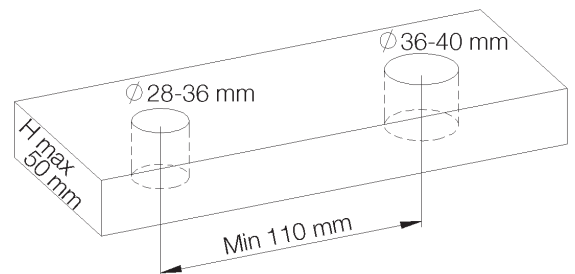

Picture

Product details

Flow at 3 bar : Restricted 7 l/min

Internal mechanism : Joystick ceramic cartridge (90°)

Technical drawing

RAO.V01